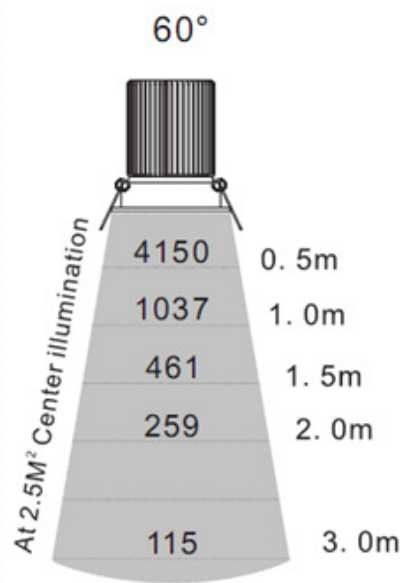

CL13

Technical Details

Warm 3000K

AC110/220V

1*13W

716 lm