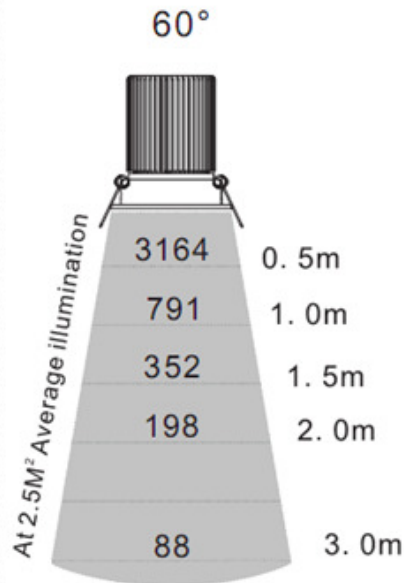

CL13

Technical Details

Warm 3000K

AC110/220V

1*13W

716 lm