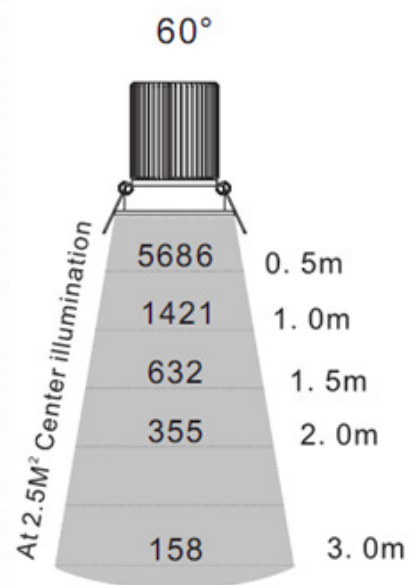

TEC-LED LIGHTING

13 WATT COB DOWNLIGHT

LED DOWNLIGHT

ø85*106mm 1*13W 979.4lm

AC110/220V 60deg.beam.

Dimming range 0~100% no flicker.

80% lumen maintenance at 40000 hours.

2 years warranty under the normal working time

AC110/220V

1*13W

716 lm

CL13

Technical Details

Cool 5500K

AC110/220V

1*13W

979 lm

13 WATT CHIP ON BOARD DOWNLIGHT

LED down light features

Enlarged superficial area ensures the lamps with great heat dissipation, so that there is little light failure

Clear glass cover

-anti oil and antifog,antidust

Product Dimension: (Unit: mm)

Installation Diagram: