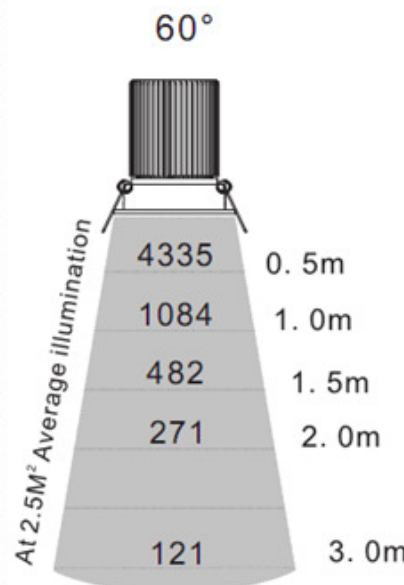

979 lm

13 WATT CHIP ON BOARD DOWNLIGHT

LED down light features

Enlarged superficial area ensures the lamps with great heat dissipation, so that there is little light failure

Clear glass cover

-anti oil and antifog,antidust