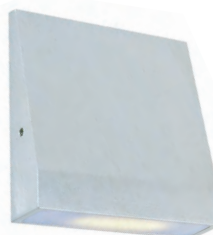

SPECIFICATIONS

Code	LOWLUD2x7WWW/DL	LOWLD2x7WWW/DL	LOWLW1WWW	LOWLB2WWW
Description	Tubular surface mounted outdoor light	Tubular surface mounted outdoor light	Vertical square surface mounted outdoor light	Round directional surface mounted outdoor light
Power	2 x 6W	6W	1.2W	2.2W
Lumens	760	380	70	70
Material	Stainless Steel 316	Stainless Steel 316	Aluminium	Aluminium
Dimensions (H x W x D)	144mm x 91mm x 62mm	91mm x 82.5mm x 62mm	80mm x 75mm x 19mm	68mm Ø x 26.8mm
Rating	IP65	IP65	IP54	IP54
Input	240VAC	240VAC	DC350mA	DC700mA
Service life	30,000 hours	30,000 hours	30,000 hours	30,000 hours
Colour temperature	2700K/600K	2700K/600K	3000K	3000K
Beam angle	60°	60°	120°	120°
Chip	EPISTAR	EPISTAR	OSRAM	CREE