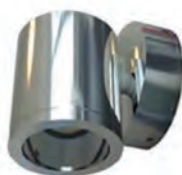

SPECIFICATIONS

Code	LOWLUD2x7WWW/DL	LOWLD2x7WWW/DL	LOWLW1WWW	LOWLB2WWW
Description	Tubular surface mounted outdoor light	Tubular surface mounted outdoor light	Vertical square surface mounted outdoor light	Round directional surface mounted outdoor light
Power	2 x 6W	6W	1.2W	2.2W
Lumens	760	380	70	70
Material	Stainless Steel 316	Stainless Steel 316	Aluminium	Aluminium
Dimensions (H x W x D)	144mm x 91mm x 62mm	91mm x 82.5mm x 62mm	80mm x 75mm x 19mm	68mm Ø x 26.8mm
Rating	IP65	IP65	IP54	IP54
Input	240VAC	240VAC	DC350mA	DC700mA
Service life	30,000 hours	30,000 hours	30,000 hours	30,000 hours
Colour temperature	2700K/600K	2700K/600K	3000K	3000K
Beam angle	60°	60°	120°	120°
Chip	EPISTAR	EPISTAR	OSRAM	CREE