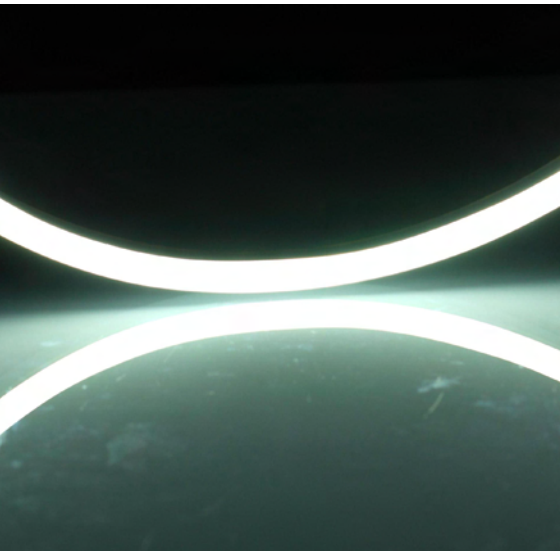

# LED Flexible light strip system

TEC led lighting offers its remarkable LED 'Snakelight' where distinctive, unobtrusive lighting is required. Providing a continuous glow with invisible light points and high brightness, Snake light is especially suited to architectural illumination both indoors and out. LEDs are encased in a robust PVC sheath, able to withstand foot traffic and the elements. Installation is usually by recess into a routed channel or the entire unit may be seated into a standard extrusion. Continuous lengths from 10cm to 10m can be accommodated.

# Componentry

Our LED 'Snakelight' system consists of surprisingly few components and can be installed with the minimum of fuss.

## FLEXIBLE ENCASED LED STRIP

The flexible strip is housed in a robust flexible polymer and is available in 3 formats:

( Red figures indicate extrusion dimensions. Grey indicate Snakelight dimensions. )

**LSNKL**  
Standard strip in extrusion with light emanating from the top

**LSNK22**  
Standard strip with light emanating from the side

**LSNKM**  
Mini strip in extrusion with light emanating from the top