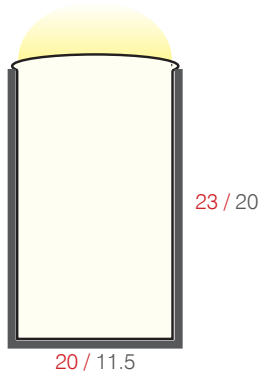

LSNKL
Standard strip in extrusion with light emanating from the top