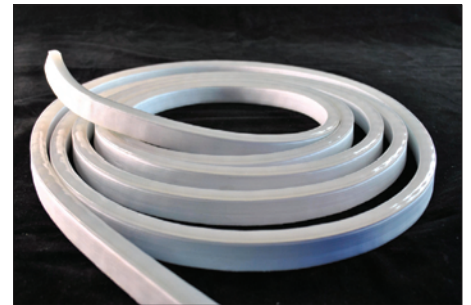

# LED Flexible light strip system

TEC led lighting offers its remarkable LED 'Snakelight' where distinctive, unobtrusive lighting is required. Providing a continuous glow with invisible light points and high brightness, Snake light is especially suited to architectural illumination both indoors and out. LEDs are encased in a robust PVC sheath, able to withstand foot traffic and the elements. Installation is usually by recess into a routed channel or the entire unit may be seated into a standard extrusion. Continuous lengths from 10cm to 10m can be accommodated.

## FLEXIBLE ENCASED LED STRIP

The flexible strip is housed in a robust flexible polymer and is available in 3 formats:

( Red figures indicate extrusion dimensions. Grey indicate Snakelight dimensions. )

**LSNKL**  
Standard strip in extrusion with light emanating from the top

**LSNK22**  
Standard strip with light emanating from the side

**LSNKM**  
Mini strip in extrusion with light emanating from the top

## CONNECTORS, END CAPS, JOINERS AND CHANNELS

Front connector for waterproof use (IP65)

Seamless middle joiner

Waterproof end cap (IP65)

Unique aluminium channel with locking system. Suits LSNKL only