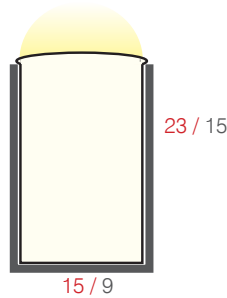

## FLEXIBLE ENCASED LED STRIP

The flexible strip is housed in a robust flexible polymer and is available in 3 formats:

( Red figures indicate extrusion dimensions. Grey indicate Snakelight dimensions. )

**LSNKL**  
Standard strip in extrusion with light emanating from the top

**LSNK22**  
Standard strip with light emanating from the side

**LSNKM**  
Mini strip in extrusion with light emanating from the top

### SPECIFICATIONS

	LSNKL + Colour Temp	LSNK22 + Colour Temp	LSNKM + Colour Temp
Code			
Colour Temperature (Kelvins)	2700, 3000, 3500, 4500, 5700, RGB	2700, 3000, 3500, 4500, 5700	2700, 3500, 4500, 5700
LED Type	SMD 5050 tri-chip	SMD 5050 tri-chip	SMD 3528 LED String
Material	PVC	PVC	PVC
Working Voltage	DC24V	DC24V	DC24V
Rated power/m	12W	12W	5W
Lumens per metre(Warm white)	380	570	150
LED Quantity per metre	60	60	72
Distance between LEDs	1.67cm	1.67cm	1.38cm
Minimum cutting length	100mm	57mm	85mm
Maximum connection	10m	10m	10m
IP Rating*	IP68	IP68	IP65
Minimum bending diameter	120mm	300mm	50mm