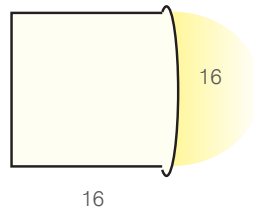

LSNK22
Standard strip with light emanating from the side