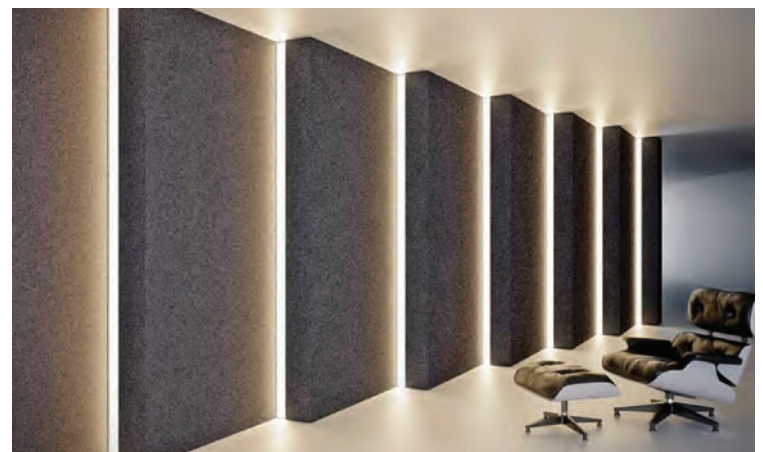

Flat Flex LED strip extrusion mounting systems

TEC LED LIGHTING introduces its range of aluminium extrusion mounting systems.

Each extrusion is designed to house our standard flat flex LED strips and provide a myriad of options when a particular lighting effect is desired. Extrusions and a selection of diffuser inserts with matching end caps are available in lengths of up to 2500mm.

Not only does an extrusion prolong the life of the flat flex LED strip, it also ensures even and consistent lighting.

www.tec-ledlighting.com.au

PRODUCT OVERVIEW

| CODE | IMAGE | PROFILE | DESCRIPTION |
|-------------------------------|---|---|---|
| SCT001-opal SCT001-frosted |  |  | LED Square profile pmma opal matte diffuser pmma semi-clear matte diffuser Suggested applications: Cabinetwork, wardrobes |
| STC002-opal STC002-frosted |  |  | LED corner profile pmma opal matte diffuser pmma semi-clear matte diffuser Suggested applications: Cabinetwork, wardrobes |
| RLS003-opal RLS003-frosted |  |  | 15mm recessed LED profile pmma opal matte diffuser pmma semi-clear matte diffuser pmma clear diffuser Suggested applications: Recessed into joinery |
| RPL35-opal RPL35-frosted |  |  | Recessed powerline 35 Ceiling LED lighting pmma opal matte diffuser pmma clear diffuser Suggested applications: Recessed into ceilings or vertical runs in walls |
| ARC001-opal ARC001-frosted |  |  | LED ceiling profile pmma clear diffuser pmma opal matte diffuser pmma semi-clear matte diffuser Suggested applications: General lighting |
| ARC002-opal ARC002-frosted |  |  | LED ceiling profile pmma clear diffuser pmma opal matte diffuser Suggested applications: General lighting |
| LUXXO-opal LUXXC-clear |  |  | LED mounted in flush-face channel. Insert with or without wings Suggested applications: Kitchens, Cabinets |
| U14O-opal U14C-clear |  |  | LED mounted in slide-face channel Clear or frosted insert Suggested applications: Kitchens, Cabinets, stairs |