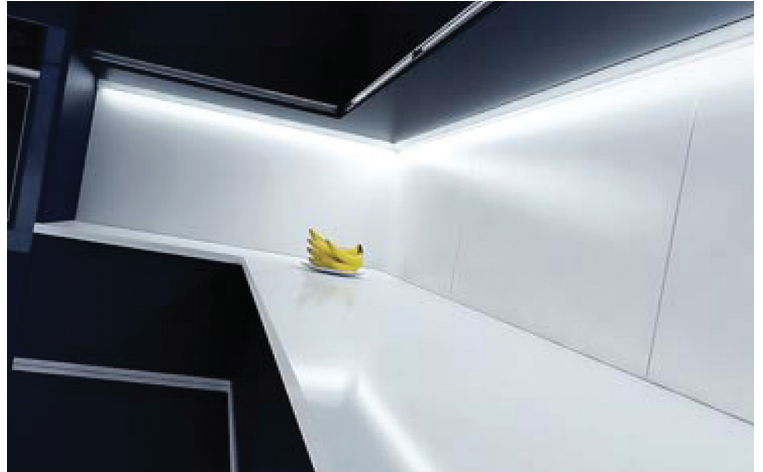

LED Aluminium Profiles

TEC LED LIGHTING introduces its range of aluminium extrusion mounting systems.

Each extrusion is designed to house our flat flex LED strips and provide a myriad of options when a particular lighting effect is desired. Extrusions and a selection of diffuser inserts with matching end caps are available in lengths of up to 2500mm.

Not only does an extrusion prolong the life of the flat flex LED strip, it also ensures even and consistent lighting.

www.tec-ledlighting.com.au

CODE	IMAGE	PROFILE	DESCRIPTION	MOUNTING
EAGLE LEEFCW LEEFWW LEESCW LEESWW LEESCW+U LEESWW+U			LED Square aluminium profile acrylic opal matte diffuser Suggested applications: Commercial/Domestic lighting	Surface Recessed Suspended
KESTREL K LEKESTK NEW			LED aluminium profile acrylic opal matte diffuser Suggested applications: Room lighting	Suspended
KESTREL P LEKESTP NEW			LED aluminium profile acrylic opal matte diffuser Suggested applications: Room lighting	Suspended
"FALCON" LEFALCON NEW			Large LED aluminium profile acrylic opal matte diffuser Suggested applications: Commercial/Domestic lighting	Suspended
Extrusion NS.3385 Diffuser PMMA/NS.3385 End Cap CAP/NS.3385			Surface mount aluminum LED profile Light shines out of top and bottom	Surface