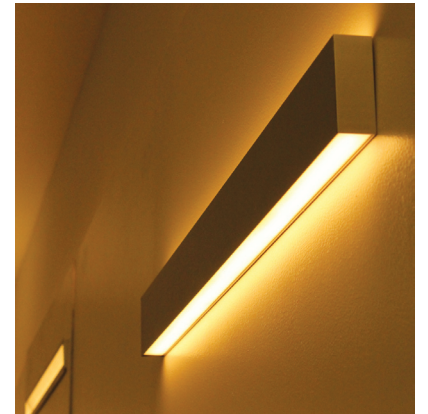

LED Aluminium Profiles

TEC LED LIGHTING introduces its range of aluminium extrusion mounting systems.

Each extrusion is designed to house our flat flex LED strips and provide a myriad of options when a particular lighting effect is desired. Extrusions and a selection of diffuser inserts with matching end caps are available in lengths of up to 2500mm.

Not only does an extrusion prolong the life of the flat flex LED strip, it also ensures even and consistent lighting.

www.tec-ledlighting.com.au

CODE	IMAGE	PROFILE	DESCRIPTION	MOUNTING
EAGLE LEEFCW LEEFWW LEESCW LEESWW LEESCW+U LEESWW+U			LED Square aluminium profile acrylic opal matte diffuser Suggested applications: Commercial/Domestic lighting	Surface Recessed Suspended
KESTREL K LEKESTK NEW			LED aluminium profile acrylic opal matte diffuser Suggested applications: Room lighting	Suspended
KESTREL P LEKESTP NEW			LED aluminium profile acrylic opal matte diffuser Suggested applications: Room lighting	Suspended
"FALCON" LEFALCON NEW			Large LED aluminium profile acrylic opal matte diffuser Suggested applications: Commercial/Domestic lighting	Suspended
Extrusion NS.3385 Diffuser PMMA/NS.3385 End Cap CAP/NS.3385			Surface mount aluminum LED profile Light shines out of top and bottom	Surface