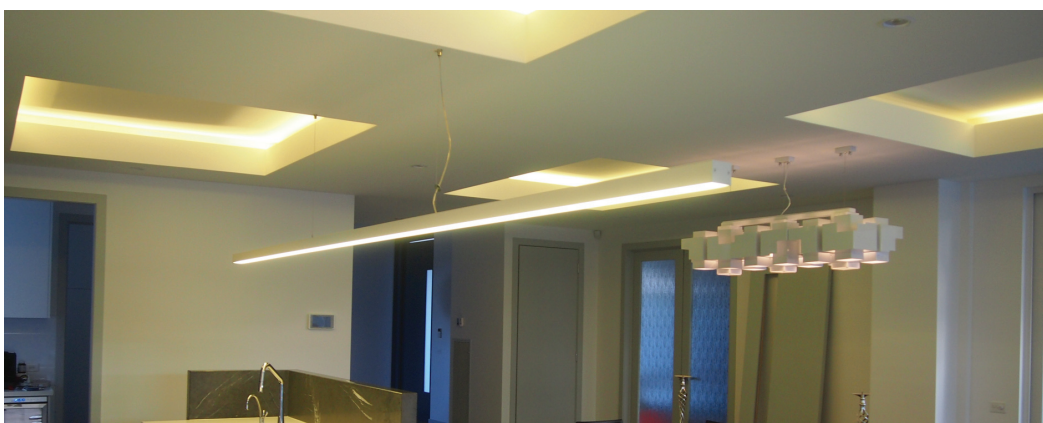

LED Aluminium Profiles

TEC LED LIGHTING introduces its range of aluminium extrusion mounting systems.

Each extrusion is designed to house our flat flex LED strips and provide a myriad of options when a particular lighting effect is desired. Extrusions and a selection of diffuser inserts with matching end caps are available in lengths of up to 2500mm.

Not only does an extrusion prolong the life of the flat flex LED strip, it also ensures even and consistent lighting.

www.tec-ledlighting.com.au

CODE	IMAGE	PROFILE	DESCRIPTION	MOUNTING
EAGLE LEEFCW LEEFWW LEESCW LEESWW LEESCW+U LEESWW+U			LED Square aluminium profile acrylic opal matte diffuser Suggested applications: Commercial/Domestic lighting	Surface Recessed Suspended
KESTREL K LEKESTK NEW			LED aluminium profile acrylic opal matte diffuser Suggested applications: Room lighting	Suspended
KESTREL P LEKESTP NEW			LED aluminium profile acrylic opal matte diffuser Suggested applications: Room lighting	Suspended
"FALCON" LEFALCON NEW			Large LED aluminium profile acrylic opal matte diffuser Suggested applications: Commercial/Domestic lighting	Suspended
Extrusion NS.3385 Diffuser PMMA/NS.3385 End Cap CAP/NS.3385			Surface mount aluminum LED profile Light shines out of top and bottom	Surface