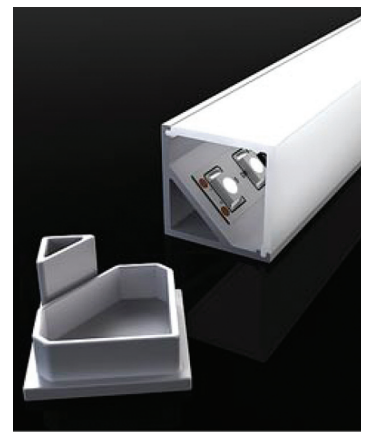

LED Aluminium Profiles

TEC LED LIGHTING introduces its range of aluminium extrusion mounting systems.

Each extrusion is designed to house our flat flex LED strips and provide a myriad of options when a particular lighting effect is desired. Extrusions and a selection of diffuser inserts with matching end caps are available in lengths of up to 2500mm.

Not only does an extrusion prolong the life of the flat flex LED strip, it also ensures even and consistent lighting.

www.tec-ledlighting.com.au

CODE	IMAGE	PROFILE	DESCRIPTION	MOUNTING
EAGLE LEEFCW LEEFWW LEESCW LEESWW LEESCW+U LEESWW+U			LED Square aluminium profile acrylic opal matte diffuser Suggested applications: Commercial/Domestic lighting	Surface Recessed Suspended
KESTREL K LEKESTK NEW			LED aluminium profile acrylic opal matte diffuser Suggested applications: Room lighting	Suspended
KESTREL P LEKESTP NEW			LED aluminium profile acrylic opal matte diffuser Suggested applications: Room lighting	Suspended
"FALCON" LEFALCON NEW			Large LED aluminium profile acrylic opal matte diffuser Suggested applications: Commercial/Domestic lighting	Suspended
Extrusion NS.3385 Diffuser PMMA/NS.3385 End Cap CAP/NS.3385			Surface mount aluminum LED profile Light shines out of top and bottom	Surface