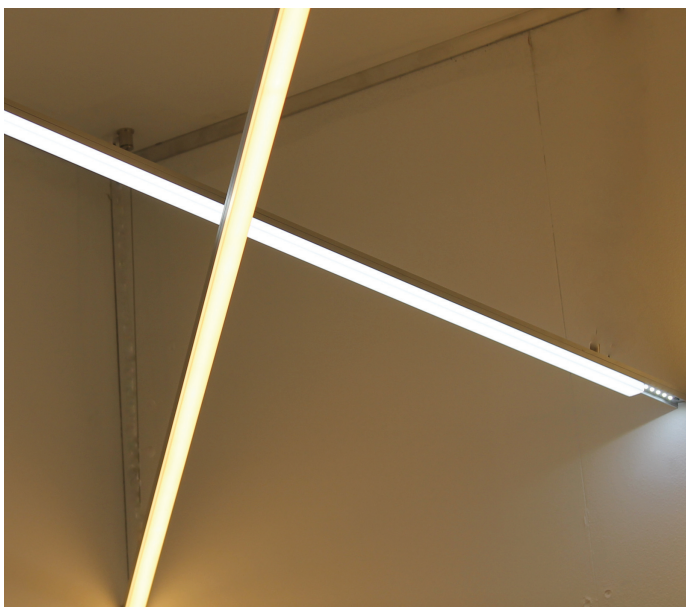

LED Aluminium Profiles

TEC LED LIGHTING introduces its range of aluminium extrusion mounting systems.

Each extrusion is designed to house our flat flex LED strips and provide a myriad of options when a particular lighting effect is desired. Extrusions and a selection of diffuser inserts with matching end caps are available in lengths of up to 2500mm.

Not only does an extrusion prolong the life of the flat flex LED strip, it also ensures even and consistent lighting.

www.tec-ledlighting.com.au

CODE	IMAGE	PROFILE	DESCRIPTION	MOUNTING
EAGLE LEEFCW LEEFWW LEESCW LEESWW LEESCW+U LEESWW+U			LED Square aluminium profile acrylic opal matte diffuser Suggested applications: Commercial/Domestic lighting	Surface Recessed Suspended
KESTREL K LEKESTK NEW			LED aluminium profile acrylic opal matte diffuser Suggested applications: Room lighting	Suspended
KESTREL P LEKESTP NEW			LED aluminium profile acrylic opal matte diffuser Suggested applications: Room lighting	Suspended
"FALCON" LEFALCON NEW			Large LED aluminium profile acrylic opal matte diffuser Suggested applications: Commercial/Domestic lighting	Suspended
Extrusion NS.3385 Diffuser PMMA/NS.3385 End Cap CAP/NS.3385			Surface mount aluminum LED profile Light shines out of top and bottom	Surface