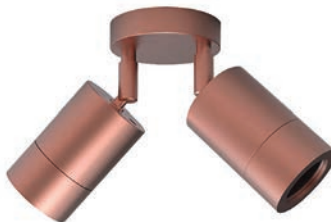

SPECIFICATIONS

(Also available in silver finish)

(Also available in white finish)

Code	LOWLR3WWW	LOWLS3WWW	LOWLT1WWW	LOWLH3WWW
Description	Circular recessed outdoor light	Square recessed outdoor light	Circular small recessed outdoor light	Circular Halo recessed outdoor light
Power	3W	3W	1W	3W
Lumens	67	67	51	40
Material	6063 aluminium	6063 aluminium	316 Stainless steel	Aluminium
Dimensions (H x W x D)	75mm Ø x 70mm	75mm x 75mm x 70mm	20mm Ø x 54mm	60mm Ø x 35mm
Hole size mm	67mm Ø	67mm Ø	26mm Ø	35mm Ø
Rating	IP65	IP65	IP66	IP67
Input	DC700mA	DC700mA	DC350mA	DC350mA
Service life	40,000 hours	40,000 hours	40,000 hours	40,000 hours
Colour temperature	Warm white 3000K	Warm white 3000K	Warm white 3000K	Warm white 3000K
Beam angle	40°	40°	45°	360°
Chip	CREE XPE	CREE XPE	CREE XPE	CREE XPE

SPECIFICATIONS

Colours available:

- Black
- White
- Stainless Steel
- Anodised aluminium
- Copper

LOWLUD2x6WWW/DL

Double adjustable
LOWLD2x6WWW/DL

Single adjustable
LOWLD1x6WWW/DL

LOWLW1WWW

Code	LOWLUD2x6WWW/DL	LOWLD2x6WWW/DL	LOWLD1x6WWW/DL	LOWLW1WWW
Description	Tubular surface mounted up/down outdoor light	Tubular surface mounted double adjustable outdoor light	Tubular surface mounted single adjustable outdoor light	Vertical square surface mounted outdoor light
Power	2 x 6W	2 x 6W	6W	1.2W
Lumens	760	760	380	70
Material	Stainless Steel 304	Aluminium or Stainless Steel 316	Aluminium or Stainless Steel 316	Aluminium
Colours available	Stainless steel	Silver, black, copper	v	White
Dimensions	208mm x 90mm	Housing: 110mm x Ø62.5mm	Housing: 110mm x Ø62.5mm	80mm x 75mm x 19mm
Rating	IP65	IP66	IP66	IP54
Input	240VAC	240VAC	240VAC	DC350mA
Service life	30,000 hours	30,000 hours	30,000 hours	30,000 hours
Colour temperature	2700K/6000K	2700K/6000K	2700K/600K	3000K
Beam angle	30°, 60°	30°, 60°	30°, 60°	120°
Chip	EPISTAR	EPISTAR	EPISTAR	OSRAM