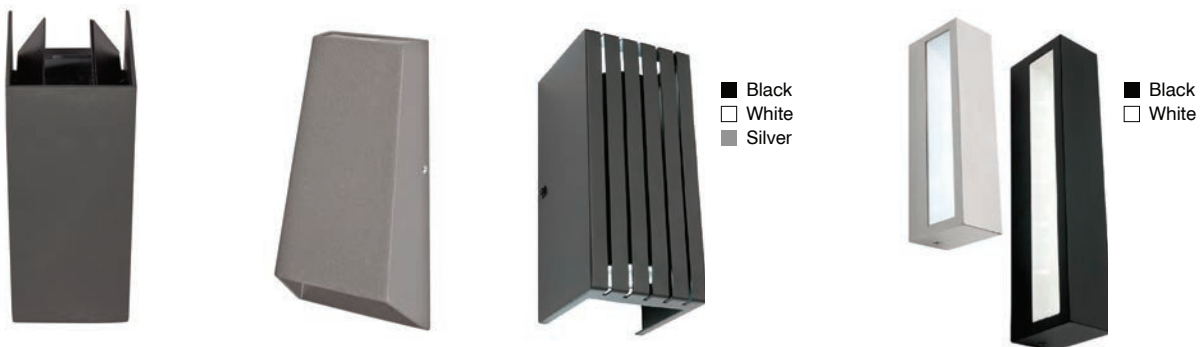

Code	LOWDEVON	LOWREGAZZA	LOWLOUVRE	LOWFRAME
Description	Devon wall light	Prima Up/Down wall light	Rectangular up/down wall light	Rectangular wall light
Power	2 x 3W	2 x 3W	2 x 6W	6W
Lumens	460 each	460 each	390 x 2	320
Material	Die cast aluminium	Die cast Aluminium	Die cast Aluminium	Stainless steel (white or black)
Dimensions	170mm(h) x 110mm(d) x 75mm(w)		200 x 120 x 120mm	S: 200 x 70 x 50mm; L: 270 x 70 x 50mm
Rating	IP54	IP54	IP44	IP54
Input	240V	240V	240V	240V
Service life	30,000 hours	30,000 hours	30,000 hours	30,000 hours
Colour temp.	3000K	3000K	3000K/4000K	4000K
Beam angle	60°	60°	38°	n/a
Chip/ Globe	EPISTAR	EPISTAR	2 x 6W GU10 LED (not included)	CREE