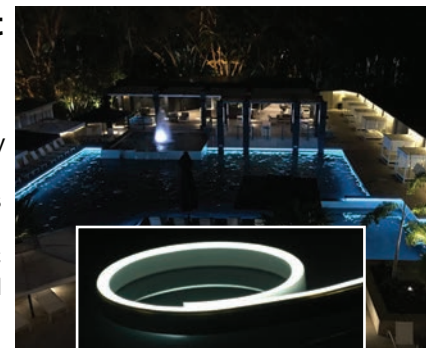

24V Snake Light

Providing a continuous glow with invisible light points and high brightness and especially suited for architectural illumination, both indoors and out. LEDs are encased in a robust PVC sheath, able to withstand foot traffic and the elements.