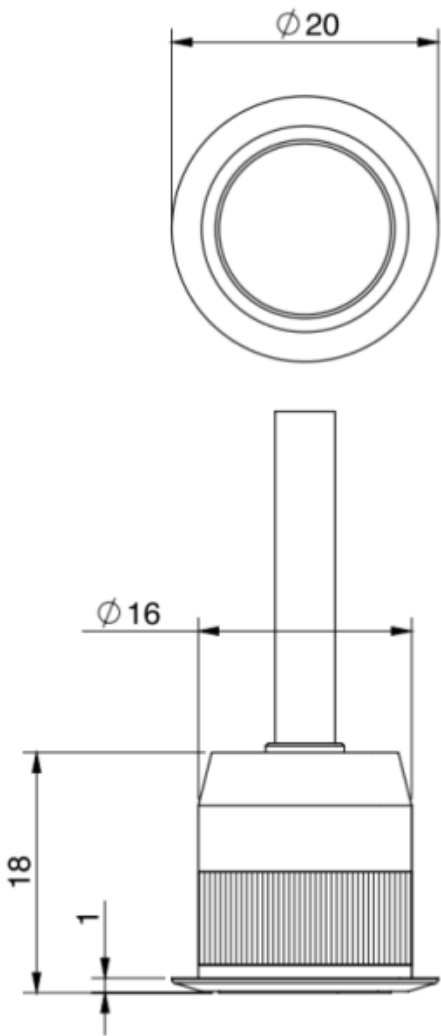

TEC=LED

Mini Downlight IP65

*Spikes Available

CODE	WATTAGE	BEAM ANGLE	CCT	CRI	LUMENS	IP RATING	CUTOUT	DIMIMING	POWER SUPPLY	EXPECTED LIFE
TLLX1W	1w	30/70 Deg	2700-4000K	>80	90lms	IP67	16 (Friction Fit)	Optional	350 mA	36,000 hrs