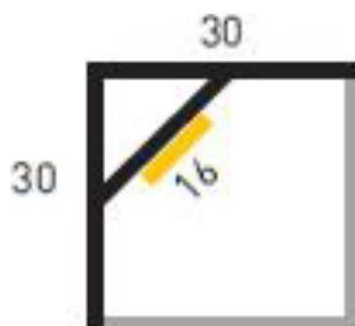

## LED Ninety Square

CODE	WATTS	CCT	CRI	OPERATIONAL VOLTAGE	FINISH	LUMENS	DIMMABLE	BEAM ANGLE
LESCT30301	19.2W	2400K-6000K	>95	12V	Standard Silver	1080lms	TRIAC/DALI /0-10v	90°