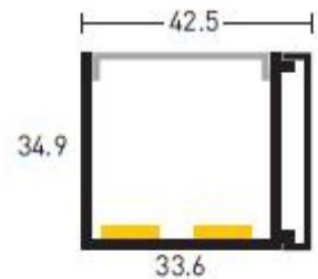

TEC=LED

LED Up Light

CODE	WATTS	CCT	CRI	OPERATIONAL VOLTAGE	FINISH	LUMENS	DIMMABLE	BEAM ANGLE
LERPL43S	2x14.4W	2400K-6000K	>80	24V	Standard Silver	2000lms	TRIAC/DALI /0-10v	90°

TEC=LED

TecLed Pty Ltd
 Unit 4, 61-71 Beauchamp Rd
 Matraville 2036, NSW
 Telephone: (02) 9317 4177
 Email: sales@teclcd.com.au